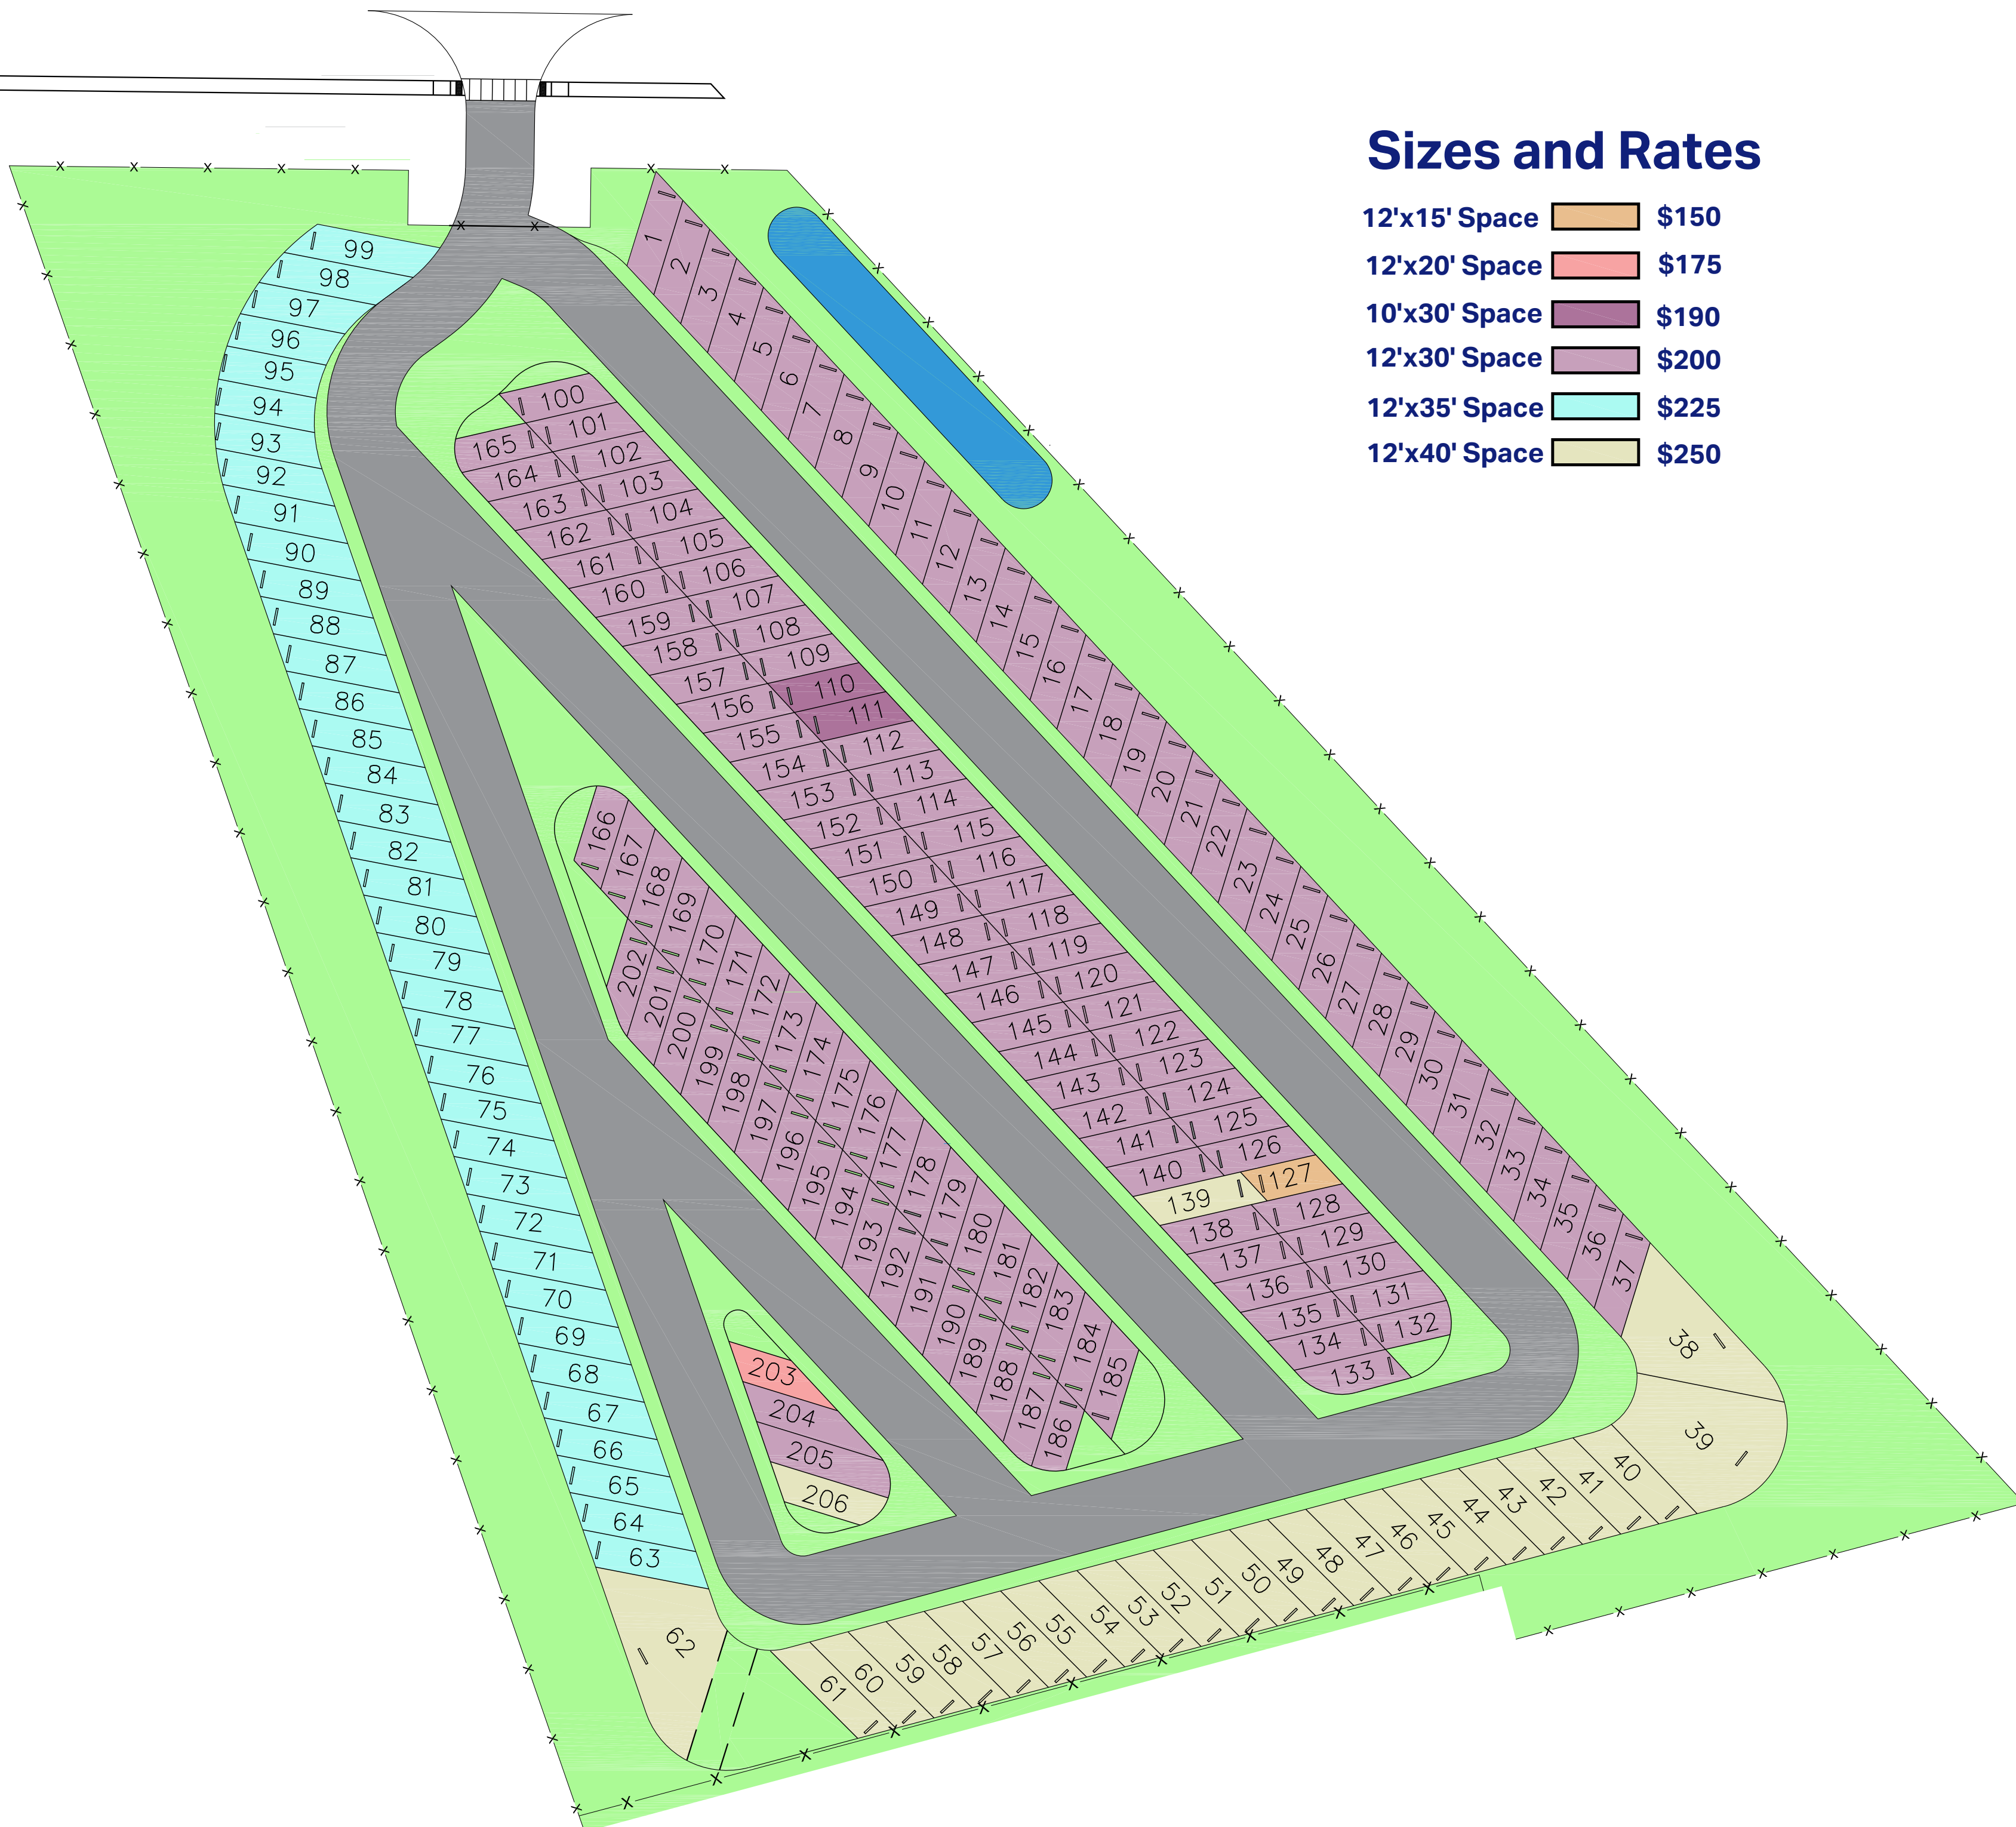

Chappell RV & Boat Storage

6895 CR 16A

St. Augustine, FL 32092

(904) 664-3553

rent@chappellrvboatstorage.com

S.R. 16A

*Please note all spaces end 3 feet before concrete roadway. Please park appropriately.

*We do not accept cash or checks. Credit card or ACH payments only.

*Month to month leases only. No shorter terms available. No refunds given for early move out.

*Valid phone, email, identification and insurance are required for move in.

*A 6 digit gate code will be assigned to you within 24 hours of initial payment. Do not share this code with others. If additional persons need access, please contact us.